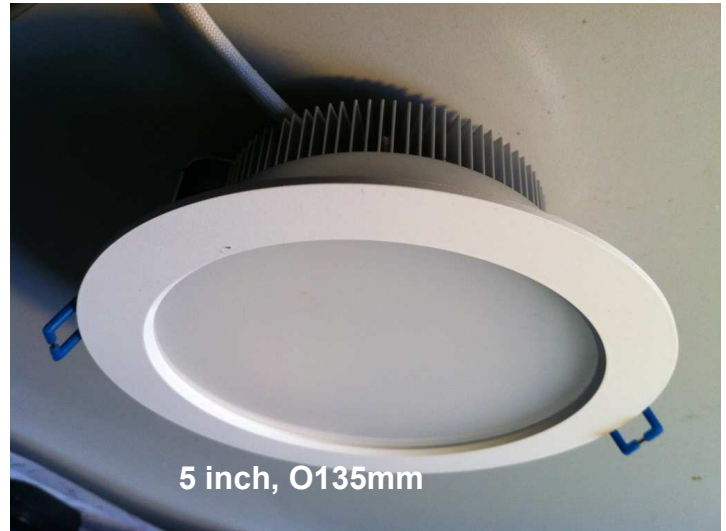

LED downlight

AW serie

Item	Power (W)	Size DxH(mm)	Input	Color	Luminous flux	Open Hole O(mm)
5 inch LED Downlight						
AW-D502-12WS1	12W	D145xH48	AC100-255V	3000K 4500K 5500K	900lm	135mm
AW-D501-12WS1	12W	D172xH54	AC100-255V	3000K 4500K 5500K	900lm	152mm
6 inch LED Downlight						
AW-D601-18WS1	18w	D190xH85	AC100-255V	3000K 4500K 5500K	1350lm	170mm
8 inch LED Downlight						
AW-D801-20WS1	20W	D230xH85	AC100-255V	3000K 4500K 5500K	1500lm	200mm