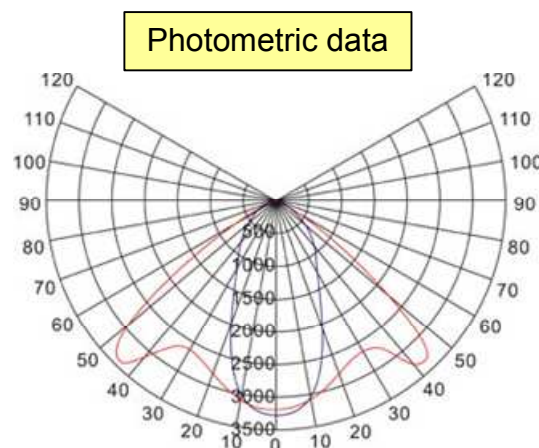

- Type: SL600-30W/50W-LQ
- Light source: LED
- Input voltage: AC(85V~265V) DC(12V 24V)
- Output voltage: 25V~36V
- Power factor(PF): >0.9
- Power: 30W/50W/60W
- Light efficiency: >90lm/w
- Color temperature(CCT): 2700-7000K
- Color instruction: >80
- View angle: 120°
- Work temperature: -30°C~50°C
- Work humidity: 10%~95%RH
- Life time: >50,000 hrs
- Case body and lampshade: aluminium alloy and toughened glass
- Dimension of the product(L*W*H): 630*300*200mm
- Quantity (PCS): 1pcs in a carton
- Net weight: 8 kg
- IP grade: IP65

Product characteristics:

* one of green environment protected new lights which our company chooses imported chips and self-encapsulated integrated chips LED as light source & which accord with GB7000.5-2005 standard (road and street illuminance lighting safety requirements).

* Logical structure, beautiful appearance, wetness & heat endurance, perfect airproof.

* High fixture efficiency, real vision; on harm to eyes and skin; safe use.

* Choose new types of LED lightings and outfit specially designed light-fit system. Light working life is 50000hrs which can be used over 10 years. Don't need replace lamp for it's whole life. Under same lux, the lights can save energy 60% more than high voltage sodium lamps.