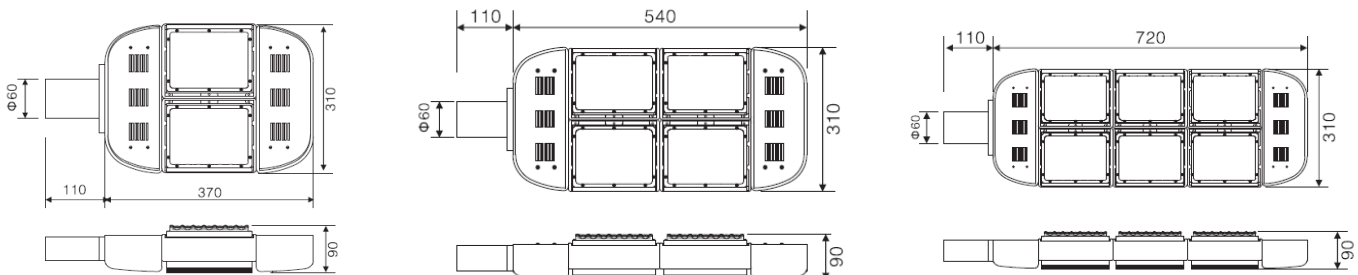

Features :

- Super energy-saving, high CRI
- Elegang and robust design.
- True modularization design, each module has independent driver.
- Nature cooling, no water- or vantilator cooling needed

Specifications:

	LDX56	LDX112	LDX168
LED Power	56W	112W	168W
Input Power	<70W	<140W	<210W
Total Flux	4480lm, 80lm/w	8960lm, 80lm/w	13440lm, 80lm/w
Weight	7kg	10.5kg	13kg
Illumination Intensity Grade (E)*	6m; >25lux	6m; >50lux	6m; >75lux
	8m; >16lux	8m; >32lux	8m; >48lux
	10m; >9lux	10m; >18lux	10m; >28lux
	12m; >7lux	12m; >13lux	12m; >18lux
Illumination area	20x8m at H=6m 27x11m at H=8m 34x14m at H=10m 40x16m at H=12m		
Input Power	85-24VAC, 50-60Hz, Pf>0.9		
Work modes	Constant temperature control, timer control, light control		
Color Temperature	White 5000K or per customer's request		
Protection Level	IP65		
Installation	D60mm		

*LED light is 2.5 times higher efficiency(pupil lumen) than HPS lamp.
For example, LED light 20lux equal to sodium lamp 50lux.