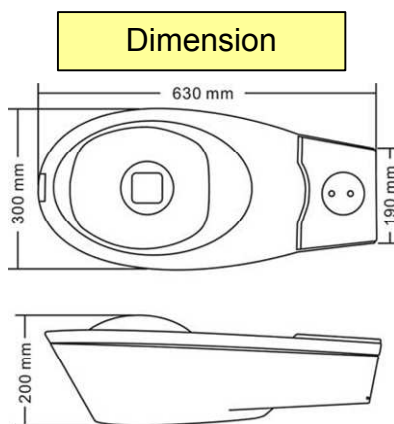

- Type: SL600-30W/50W-LQ
- Light source: LED
- Input voltage: AC(85V~265V) DC(12V 24V)
- Output voltage: 25V~36V
- Power factor(PF): >0.9
- Power: 30W/50W/60W
- Light efficiency: >90lm/w
- Color temperature(CCT): 2700-7000K
- Color instruction: >80
- View angle: 120°
- Work temperature: -30°C~50°C
- Work humidity: 10%~95%RH
- Life time: >50,000 hrs
- Case body and lampshade: aluminium alloy and toughened glass
- Dimension of the product(L*W*H): 630*300*200mm
- Quantity (PCS): 1pcs in a carton
- Net weight: 8 kg
- IP grade: IP65

Product characteristics:

* one of green environment protected new lights which our company chooses imported chips and self-encapsulated integrated chips LED as light source & which accord with GB7000.5-2005 standard (road and street illuminance lighting safety requirements).

* Logical structure, beautiful appearance, wetness & heat endurance, perfect airproof.

* High fixture efficiency, real vision; on harm to eyes and skin; safe use.

* Choose new types of LED lightings and outfit specially designed light-fit system. Light working life is 50000hrs which can be used over 10 years. Don't need replace lamp for it's whole life. Under same lux, the lights can save energy 60% more than high voltage sodium lamps.